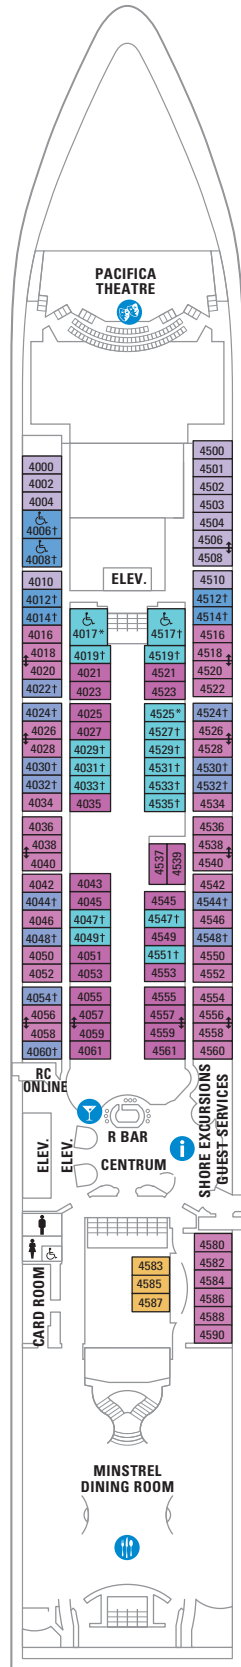

DECK 13

DECK 12

DECK 11

**LEGENDS**

- △ Stateroom with sofa bed
- \* Stateroom has third Pullman bed available
- + Stateroom has third and fourth Pullman beds available
- ◆ Stateroom with sofa bed and third Pullman bed available
- ‡ Stateroom has four additional Pullman beds available
- ↓ Connecting staterooms
- ♿ Indicates accessible staterooms
- ▣ Stateroom has an obstructed view

**DECK 10**

SUITES **RS OS GT GS J3**

BALCONY **1B 3B 4B 2D 5D 6D**

INTERIOR **1V 3V 6V**

**DECK 9**

SUITES **OT**

BALCONY **1B 2B 3B 4B 1D 2D 5D 6D**

INTERIOR **1V 2V 3V 4V**

**DECK 8**

SUITES

BALCONY **4B 1D 2D 5D 6D**

OCEAN VIEW **1K 2M**

INTERIOR **1V 2V 3V 4V**

**DECK 7**

SUITES **OT**

BALCONY **4B 1D 2D 5D 6D**

OCEAN VIEW **1K 2M 3N**

INTERIOR **1V 2V 3V 4V**

**DECK 6**

**DECK 5**

**DECK 4**  
 OCEAN VIEW 1N 2N 3N 8N  
 INTERIOR 1V 2V 2W

**DECK 3**  
 OCEAN VIEW 1N 2N 3N 8N  
 INTERIOR 1V 2V 3V 6V