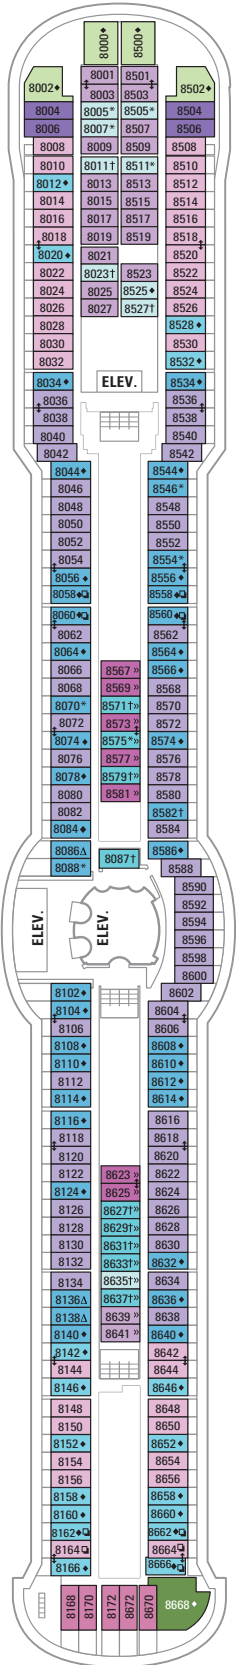

DECK 13

DECK 12

DECK 11

**LEGENDS**

- △ Stateroom with sofa bed
- \* Stateroom has third Pullman bed available
- + Stateroom has third and fourth Pullman beds available
- ◆ Stateroom with sofa bed and third Pullman bed available
- ‡ Stateroom has four additional Pullman beds available
- ↓ Connecting staterooms
- ♿ Indicates accessible staterooms
- ▣ Stateroom has an obstructed view

**DECK 10**

SUITES **RS OS GT GS J3**

BALCONY **1B 3B 4B 2D 5D 6D**

INTERIOR **1V 3V 6V**

**DECK 9**

SUITES **OT**

BALCONY **1B 2B 3B 4B 1D 2D 5D 6D**

INTERIOR **1V 2V 3V 4V**

**DECK 8**

SUITES

BALCONY **4B 1D 2D 5D 6D**

OCEAN VIEW **1K 2M**

INTERIOR **1V 2V 3V 4V**

**DECK 7**

SUITES **OT**

BALCONY **4B 1D 2D 5D 6D**

OCEAN VIEW **1K 2M 3N**

INTERIOR **1V 2V 3V 4V**

**DECK 6**

**DECK 5**

**DECK 4**  
 OCEAN VIEW 1N 2N 3N 8N  
 INTERIOR 1V 2V 2W

**DECK 3**  
 OCEAN VIEW 1N 2N 3N 8N  
 INTERIOR 1V 2V 3V 6V