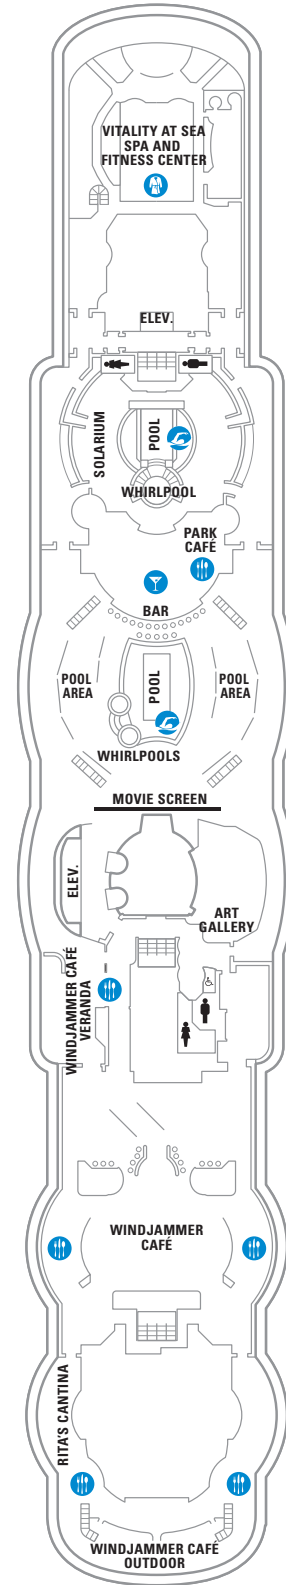

DECK 13

DECK 12

DECK 11

**LEGENDS**

- △ Stateroom with sofa bed
- \* Stateroom has third Pullman bed available
- + Stateroom has third and fourth Pullman beds available
- ◆ Stateroom with sofa bed and third Pullman bed available
- ‡ Stateroom has four additional Pullman beds available
- ↓ Connecting staterooms
- ♿ Indicates accessible staterooms
- ▣ Stateroom has an obstructed view

- ☺ Dining Venue
- ☺ Entertainment Area
- ☺ Bars & Lounges
- ☺ Kids & Teens Area
- ☺ Pool
- ☺ Spa
- ☺ Fitness
- 🏃 Running Track
- 🧗 Rock climbing
- 🌊 FlowRider®
- ℹ Information
- 🏢 Conference Center
- 🛍 Shopping
- 🎰 Casino

**DECK 8**

SUITES

BALCONY **4B 1D 2D 5D 6D**

OCEAN VIEW **1K 2M**

INTERIOR **1V 2V 3V 4V**

**DECK 7**

SUITES **OT**

BALCONY **4B 1D 2D 5D 6D**

OCEAN VIEW **1K 2M 3N**

INTERIOR **1V 2V 3V 4V**

**DECK 6**

**DECK 5**

**DECK 4**  
 OCEAN VIEW 1N 2N 3N 8N  
 INTERIOR 1V 2V 2W

**DECK 3**  
 OCEAN VIEW 1N 2N 3N 8N  
 INTERIOR 1V 2V 3V 6V