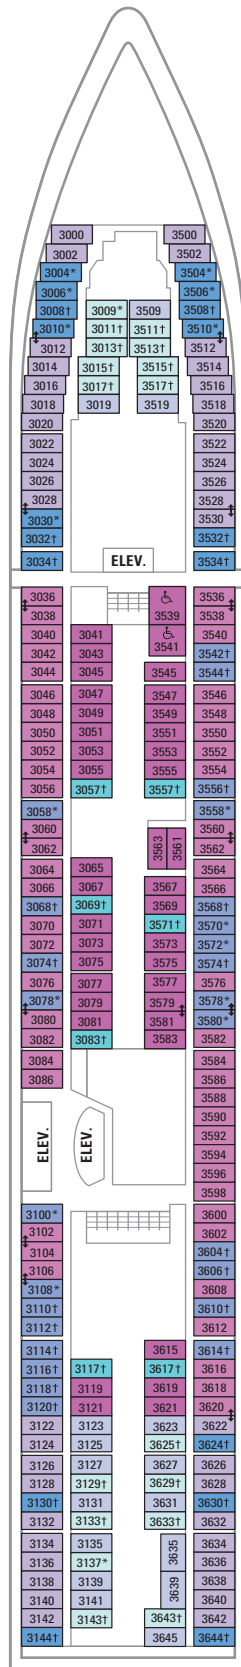

DECK 13

DECK 12

DECK 11

**LEGENDS**

- △ Stateroom with sofa bed
- \* Stateroom has third Pullman bed available
- + Stateroom has third and fourth Pullman beds available
- ◆ Stateroom with sofa bed and third Pullman bed available
- ‡ Stateroom has four additional Pullman beds available
- ↓ Connecting staterooms
- ♿ Indicates accessible staterooms
- ▣ Stateroom has an obstructed view

**DECK 10**

SUITES **RS OS GT GS J3**

BALCONY **1B 3B 4B 2D 5D 6D**

INTERIOR **1V 3V 6V**

**DECK 9**

SUITES **OT**

BALCONY **1B 2B 3B 4B 1D 2D 5D 6D**

INTERIOR **1V 2V 3V 4V**

**DECK 8**

SUITES

BALCONY **4B 1D 2D 5D 6D**

OCEAN VIEW **1K 2M**

INTERIOR **1V 2V 3V 4V**

**DECK 7**

SUITES **OT**

BALCONY **4B 1D 2D 5D 6D**

OCEAN VIEW **1K 2M 3N**

INTERIOR **1V 2V 3V 4V**

**DECK 6**

**DECK 5**

**DECK 4**  
 OCEAN VIEW 1N 2N 3N 8N  
 INTERIOR 1V 2V 2W

**DECK 3**  
 OCEAN VIEW 1N 2N 3N 8N  
 INTERIOR 1V 2V 3V 6V