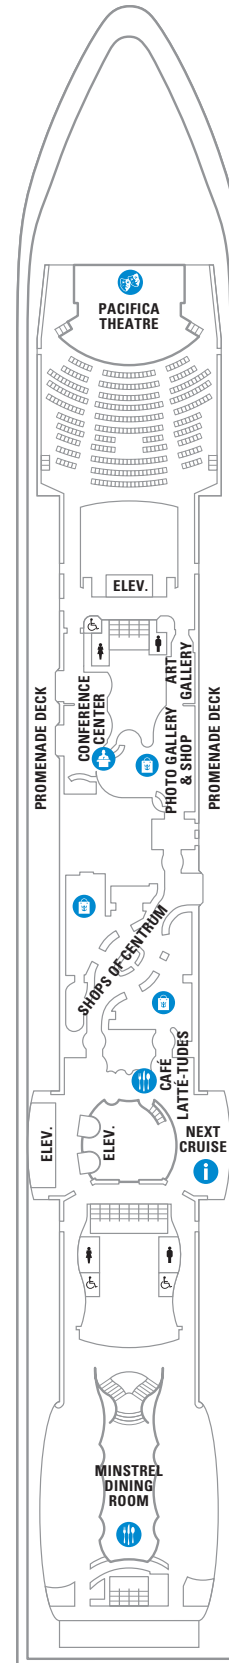

DECK 13

DECK 12

DECK 11

**LEGENDS**

- △ Stateroom with sofa bed
- \* Stateroom has third Pullman bed available
- + Stateroom has third and fourth Pullman beds available
- ◆ Stateroom with sofa bed and third Pullman bed available
- ‡ Stateroom has four additional Pullman beds available
- ↓ Connecting staterooms
- ♿ Indicates accessible staterooms
- ▣ Stateroom has an obstructed view

**DECK 10**

SUITES **RS OS GT GS J3**

BALCONY **1B 3B 4B 2D 5D 6D**

INTERIOR **1V 3V 6V**

**DECK 9**

SUITES **OT**

BALCONY **1B 2B 3B 4B 1D 2D 5D 6D**

INTERIOR **1V 2V 3V 4V**

**DECK 8**

SUITES

BALCONY **4B 1D 2D 5D 6D**

OCEAN VIEW **1K 2M**

INTERIOR **1V 2V 3V 4V**

**DECK 7**

SUITES **OT**

BALCONY **4B 1D 2D 5D 6D**

OCEAN VIEW **1K 2M 3N**

INTERIOR **1V 2V 3V 4V**

**DECK 6**

**DECK 5**

**DECK 4**  
 OCEAN VIEW 1N 2N 3N 8N  
 INTERIOR 1V 2V 2W

**DECK 3**  
 OCEAN VIEW 1N 2N 3N 8N  
 INTERIOR 1V 2V 3V 6V