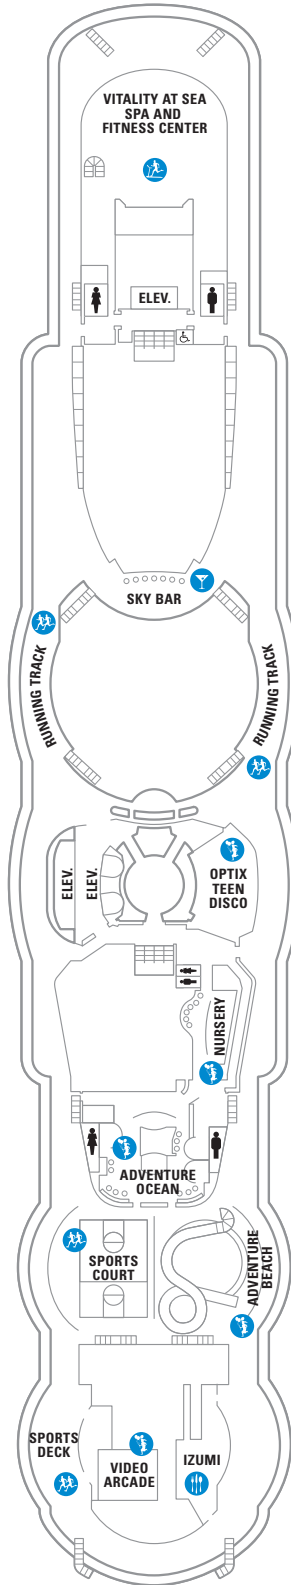

DECK 13

DECK 12

DECK 11

**LEGENDS**

- △ Stateroom with sofa bed
- \* Stateroom has third Pullman bed available
- + Stateroom has third and fourth Pullman beds available
- ◆ Stateroom with sofa bed and third Pullman bed available
- ‡ Stateroom has four additional Pullman beds available
- ↓ Connecting staterooms
- ♿ Indicates accessible staterooms
- ▣ Stateroom has an obstructed view

- ☺ Dining Venue
- ☺ Entertainment Area
- ☺ Bars & Lounges
- ☺ Kids & Teens Area
- ☺ Pool
- ☺ Spa
- ☺ Fitness
- 🏃 Running Track
- 🧗 Rock climbing
- 🌊 FlowRider®
- ℹ Information
- 🏢 Conference Center
- 🛍 Shopping
- 🎰 Casino

**DECK 8**

SUITES

BALCONY **4B 1D 2D 5D 6D**

OCEAN VIEW **1K 2M**

INTERIOR **1V 2V 3V 4V**

**DECK 7**

SUITES **OT**

BALCONY **4B 1D 2D 5D 6D**

OCEAN VIEW **1K 2M 3N**

INTERIOR **1V 2V 3V 4V**

**DECK 6**

**DECK 5**

**DECK 4**  
 OCEAN VIEW 1N 2N 3N 8N  
 INTERIOR 1V 2V 2W

**DECK 3**  
 OCEAN VIEW 1N 2N 3N 8N  
 INTERIOR 1V 2V 3V 6V