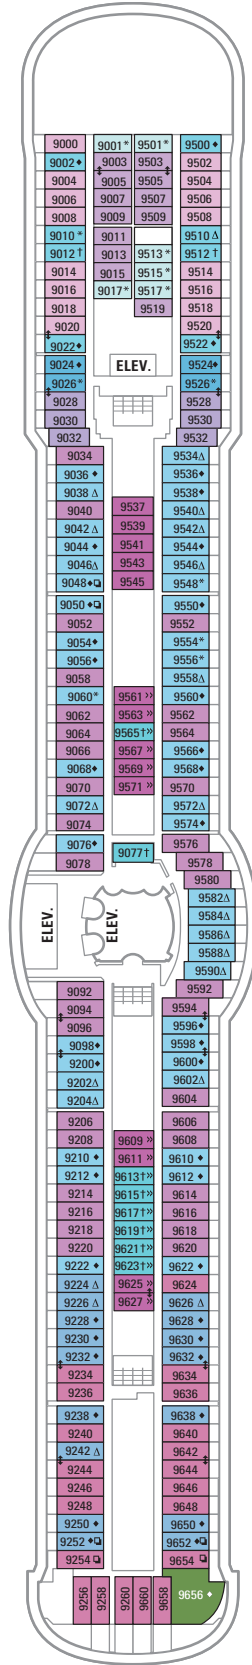

DECK 13

DECK 12

DECK 11

**LEGENDS**

- △ Stateroom with sofa bed
- \* Stateroom has third Pullman bed available
- + Stateroom has third and fourth Pullman beds available
- ◆ Stateroom with sofa bed and third Pullman bed available
- ‡ Stateroom has four additional Pullman beds available
- ↓ Connecting staterooms
- ♿ Indicates accessible staterooms
- ▣ Stateroom has an obstructed view

**DECK 10**

SUITES **RS OS GT GS J3**

BALCONY **1B 3B 4B 2D 5D 6D**

INTERIOR **1V 3V 6V**

**DECK 9**

SUITES **OT**

BALCONY **1B 2B 3B 4B 1D 2D 5D 6D**

INTERIOR **1V 2V 3V 4V**

**DECK 8**

SUITES

BALCONY **4B 1D 2D 5D 6D**

OCEAN VIEW **1K 2M**

INTERIOR **1V 2V 3V 4V**

**DECK 7**

SUITES **OT**

BALCONY **4B 1D 2D 5D 6D**

OCEAN VIEW **1K 2M 3N**

INTERIOR **1V 2V 3V 4V**

**DECK 6**

**DECK 5**

**DECK 4**  
 OCEAN VIEW 1N 2N 3N 8N  
 INTERIOR 1V 2V 2W

**DECK 3**  
 OCEAN VIEW 1N 2N 3N 8N  
 INTERIOR 1V 2V 3V 6V