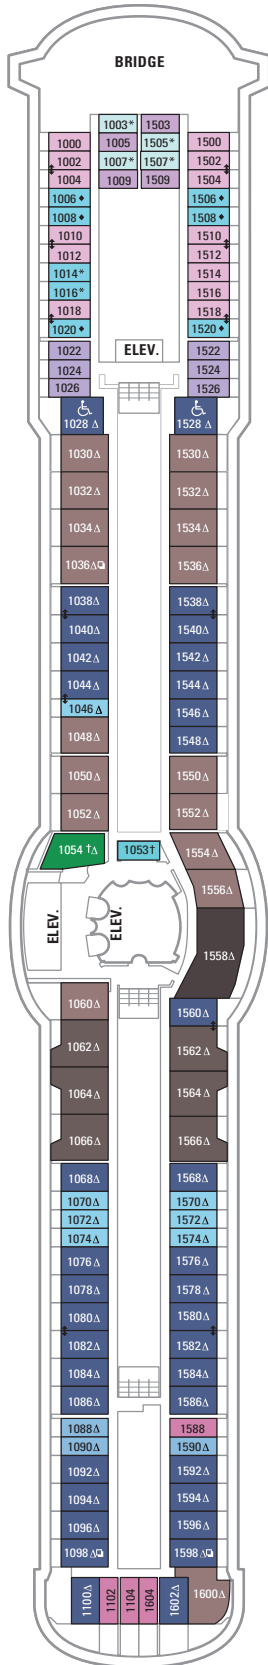

DECK 13

DECK 12

DECK 11

**LEGENDS**

- △ Stateroom with sofa bed
- \* Stateroom has third Pullman bed available
- + Stateroom has third and fourth Pullman beds available
- ◆ Stateroom with sofa bed and third Pullman bed available
- ‡ Stateroom has four additional Pullman beds available
- ↓ Connecting staterooms
- ♿ Indicates accessible staterooms
- ▣ Stateroom has an obstructed view

**DECK 10**

SUITES **RS OS GT GS J3**

BALCONY **1B 3B 4B 2D 5D 6D**

INTERIOR **1V 3V 6V**

**DECK 9**

SUITES **OT**

BALCONY **1B 2B 3B 4B 1D 2D 5D 6D**

INTERIOR **1V 2V 3V 4V**

**DECK 8**

SUITES

BALCONY **4B 1D 2D 5D 6D**

OCEAN VIEW **1K 2M**

INTERIOR **1V 2V 3V 4V**

**DECK 7**

SUITES **OT**

BALCONY **4B 1D 2D 5D 6D**

OCEAN VIEW **1K 2M 3N**

INTERIOR **1V 2V 3V 4V**

**DECK 6**

**DECK 5**

**DECK 4**  
 OCEAN VIEW 1N 2N 3N 8N  
 INTERIOR 1V 2V 2W

**DECK 3**  
 OCEAN VIEW 1N 2N 3N 8N  
 INTERIOR 1V 2V 3V 6V