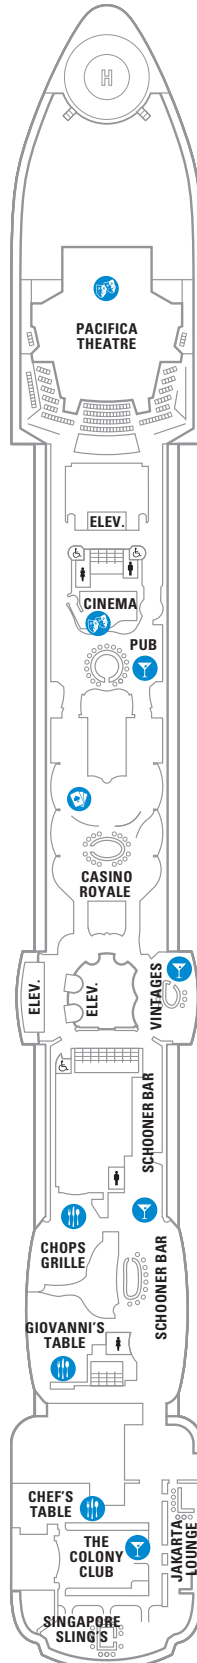

DECK 13

DECK 12

DECK 11

**LEGENDS**

- △ Stateroom with sofa bed
- \* Stateroom has third Pullman bed available
- + Stateroom has third and fourth Pullman beds available
- ◆ Stateroom with sofa bed and third Pullman bed available
- ‡ Stateroom has four additional Pullman beds available
- ↓ Connecting staterooms
- ♿ Indicates accessible staterooms
- ▣ Stateroom has an obstructed view

**DECK 10**

SUITES **RS OS GT GS J3**

BALCONY **1B 3B 4B 2D 5D 6D**

INTERIOR **1V 3V 6V**

**DECK 9**

SUITES **OT**

BALCONY **1B 2B 3B 4B 1D 2D 5D 6D**

INTERIOR **1V 2V 3V 4V**

**DECK 8**

SUITES

BALCONY **4B 1D 2D 5D 6D**

OCEAN VIEW **1K 2M**

INTERIOR **1V 2V 3V 4V**

**DECK 7**

SUITES **OT**

BALCONY **4B 1D 2D 5D 6D**

OCEAN VIEW **1K 2M 3N**

INTERIOR **1V 2V 3V 4V**

**DECK 6**

**DECK 5**

**DECK 4**  
 OCEAN VIEW 1N 2N 3N 8N  
 INTERIOR 1V 2V 2W

**DECK 3**  
 OCEAN VIEW 1N 2N 3N 8N  
 INTERIOR 1V 2V 3V 6V