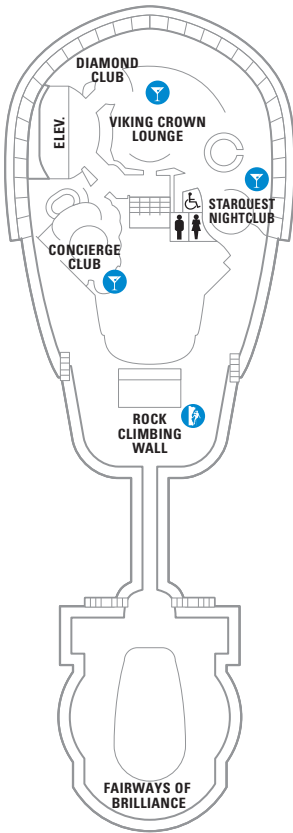

DECK 13

DECK 12

DECK 11

**LEGENDS**

- △ Stateroom with sofa bed
- \* Stateroom has third Pullman bed available
- + Stateroom has third and fourth Pullman beds available
- ◆ Stateroom with sofa bed and third Pullman bed available
- ‡ Stateroom has four additional Pullman beds available
- ↓ Connecting staterooms
- ♿ Indicates accessible staterooms
- ▣ Stateroom has an obstructed view

- ☺ Dining Venue
- ☺ Entertainment Area
- ☺ Bars & Lounges
- ☺ Kids & Teens Area
- ☺ Pool
- ☺ Spa
- ☺ Fitness
- 🏃 Running Track
- 🧗 Rock climbing
- 🌊 FlowRider®
- ℹ Information
- 🏢 Conference Center
- 🛍 Shopping
- 🎰 Casino

**DECK 8**

SUITES

BALCONY **4B 1D 2D 5D 6D**

OCEAN VIEW **1K 2M**

INTERIOR **1V 2V 3V 4V**

**DECK 7**

SUITES **OT**

BALCONY **4B 1D 2D 5D 6D**

OCEAN VIEW **1K 2M 3N**

INTERIOR **1V 2V 3V 4V**

**DECK 6**

**DECK 5**

**DECK 4**  
 OCEAN VIEW 1N 2N 3N 8N  
 INTERIOR 1V 2V 2W

**DECK 3**  
 OCEAN VIEW 1N 2N 3N 8N  
 INTERIOR 1V 2V 3V 6V