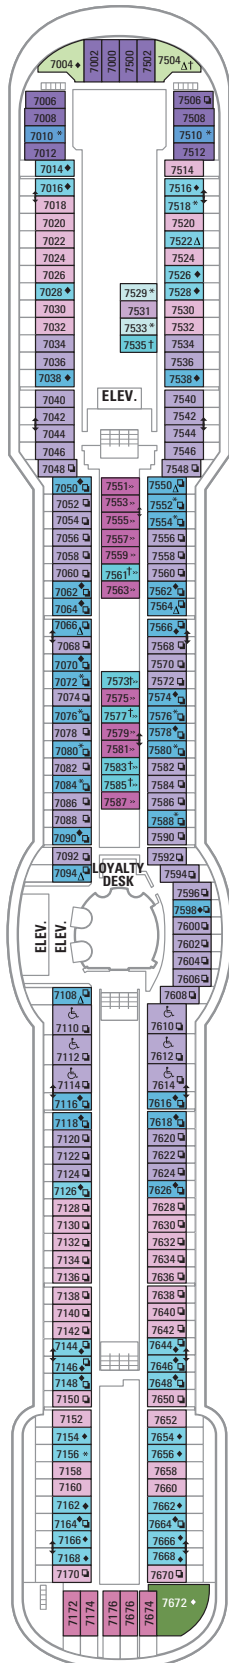

DECK 13

DECK 12

DECK 11

**LEGENDS**

- △ Stateroom with sofa bed
- \* Stateroom has third Pullman bed available
- + Stateroom has third and fourth Pullman beds available
- ◆ Stateroom with sofa bed and third Pullman bed available
- ‡ Stateroom has four additional Pullman beds available
- ↓ Connecting staterooms
- ♿ Indicates accessible staterooms
- ▣ Stateroom has an obstructed view

**DECK 10**

SUITES **RS OS GT GS J3**

BALCONY **1B 3B 4B 2D 5D 6D**

INTERIOR **1V 3V 6V**

**DECK 9**

SUITES **OT**

BALCONY **1B 2B 3B 4B 1D 2D 5D 6D**

INTERIOR **1V 2V 3V 4V**

**DECK 8**

SUITES

BALCONY **4B 1D 2D 5D 6D**

OCEAN VIEW **1K 2M**

INTERIOR **1V 2V 3V 4V**

**DECK 7**

SUITES **OT**

BALCONY **4B 1D 2D 5D 6D**

OCEAN VIEW **1K 2M 3N**

INTERIOR **1V 2V 3V 4V**

**DECK 6**

**DECK 5**

**DECK 4**  
 OCEAN VIEW 1N 2N 3N 8N  
 INTERIOR 1V 2V 2W

**DECK 3**  
 OCEAN VIEW 1N 2N 3N 8N  
 INTERIOR 1V 2V 3V 6V